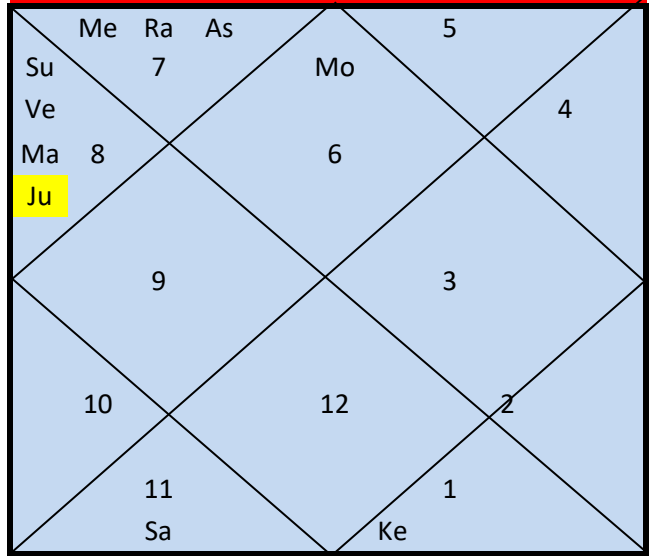

CHANDRA KUNDALI

गुरु का राशि परिवर्तन

6-Apr-21 to 21-Nov-21

6-Apr-21			
Su	मीन	22	D
Mo	मकर	9	D
Ma	वृषभ	25	D
Me	मीन	8	D
Ve	मीन	24	D
Sa	मीन	17	D
Ju	कुम्भ	0	D
Ra	वृषभ	19	R
Ke	वृश्चिक	19	R