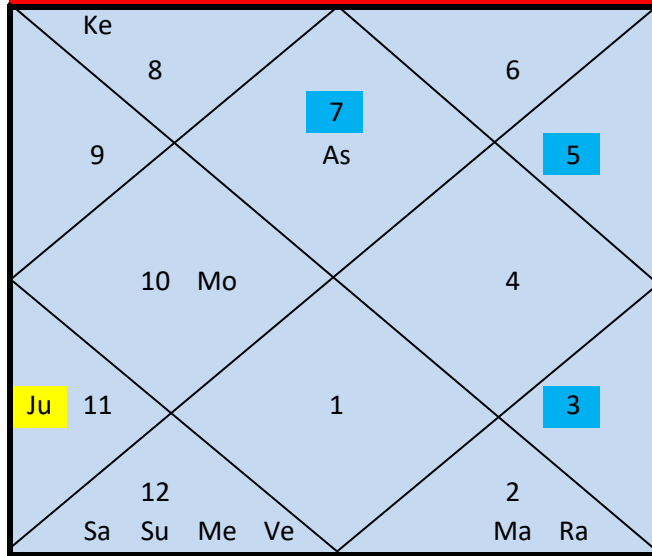

21-Nov-21			
Su	वृश्चिक	4	D
Mo	वृषभ	24	D
Ma	तुला	20	D
Me	वृश्चिक	8	D
Ve	धनु	19	D
Sa	मकर	14	D
Ju	कुम्भ	0	D
Ra	वृषभ	7	R
Ke	वृश्चिक	7	R

Ju entry point

Ju aspects

Dasha Bal

Present Dasha **Ra**

Present Antardasha **Ke**

Pratyantar Dasha **Ve**

Dasha Days Rem **2658**

Antardasha Days Rem **304**

Pratyantar Dasha Rem **7**