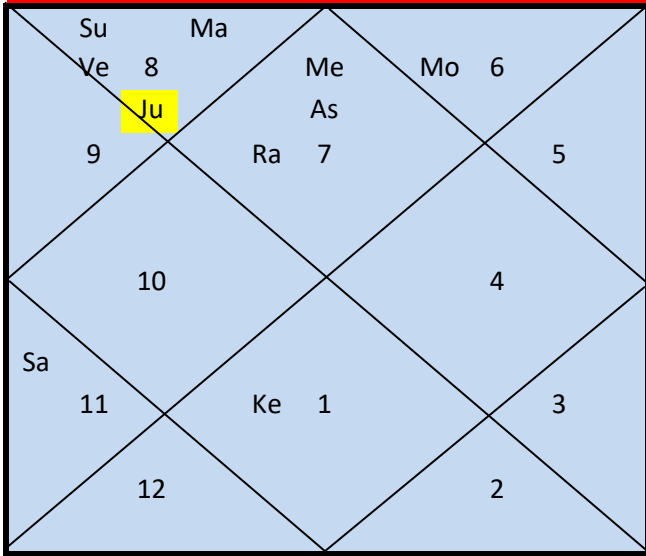

BIRTH DETAILS (As Provided By User)

Name	Disha Sharma		
DOB	19-Nov-95	TOB	3:55
POB	Gorakhpur		

Whatsapp Number:

Email ID:

visit: www.kundaliexpert.com

KM ASTROGURU PVT LTD

E-mail: info@kundaliexpert.com

LAGNA KUNDALI