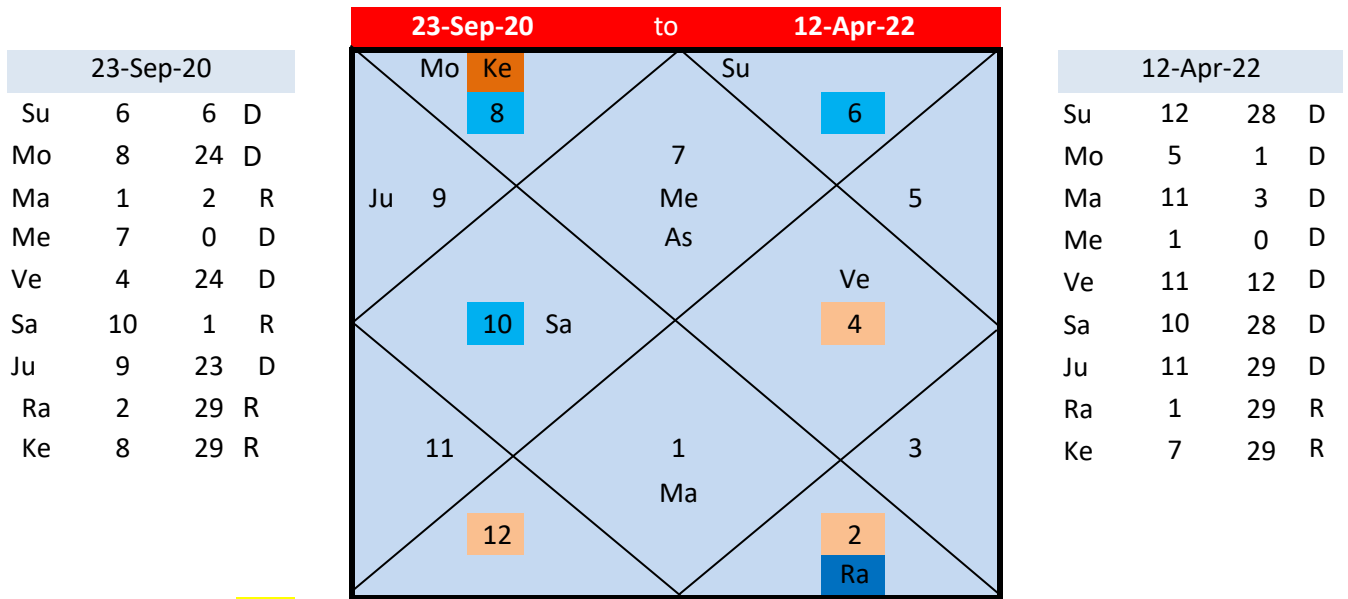

राहु केतु के राशि परिवर्तन

Sun Entry Rashi

Dasha Bal

Present Dasha **Ra**

Present Antardasha **Ke**

Pratyantar Dasha **Ve**

Dasha Days Rem **2656**

Antardasha Days Rem **302**

Pratyantar Dasha Rem **5**