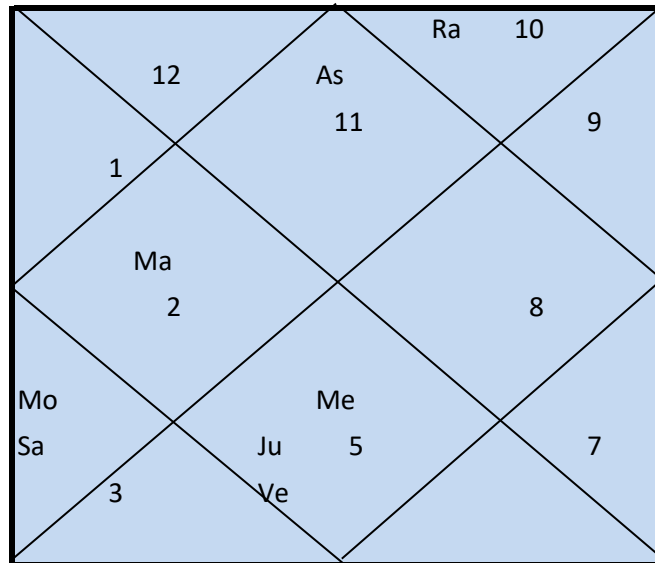

Strength of Eleventh House 48.25

Strength of Eleventh House 50.00%

St. of Lord of 11th House 63.69%

St. of Lord of 11th House 52

Remarks By Astrologer KM SINHA

Your lord of income is present in centre position in D10 /D11 chart which indicates that after trouble you will get success in your life. Always use more black to get the excellent result of this .Regards Astrologer KM SINHA

D-12 Chart

द्वादशांश कुंडली का विचार माता पिता की आर्थिक और सामाजिक स्थिति और उनसे प्राप्त सुख दुःख का विचार किया जाता है

- Su मित्र राशि
- Mo सम राशि
- Ma शत्रुक्षेत्री
- Me स्वराशि
- Ju स्वराशि
- Ve स्वराशि
- Sa सम राशि
- Ra शत्रु राशि
- Ke मित्र राशि
- Asc कुम्भ