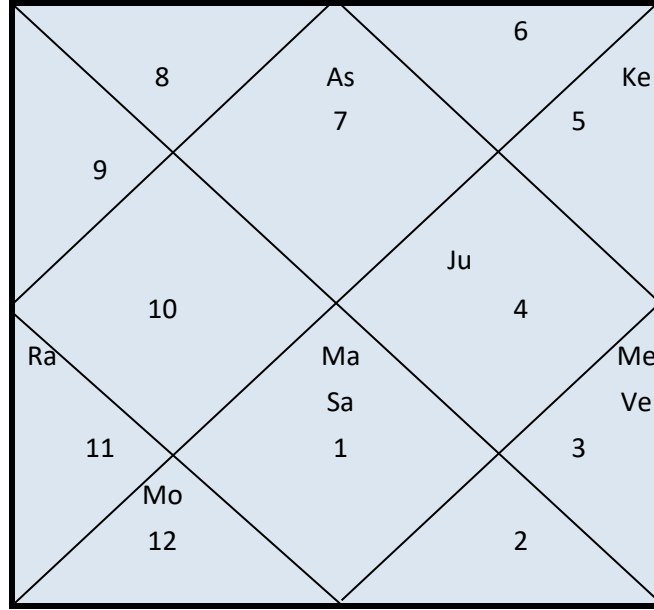

D-5 Chart (Religious/Jaap/Dharm)

यह वर्ग महर्षि पराशर के षोडशवर्ग में नहीं है परन्तु श्री नीलकंठ ने ताजिक नीलकण्ठी में इसको , इस वर्ग कुंडली से देव उपासना , मंत्र जाप और अध्यात्म के प्रति झुकाव होता है

Su	नीचाभिलाषी
Mo	उच्चाभिलाषी
Ma	उच्च राशि
Me	सम राशि
Ju	मित्र राशि
Ve	सम राशि
Sa	उच्च राशि
Ra	शत्रु राशि
Ke	स्वराशि
Asc	तुला

लग्न

तुला

लग्नेश

शुक्र

मंगल की सातवीं दृष्टि लग्न पर पड़ रही है

शनी की सातवीं दृष्टि लग्न में पड़ रही है

राहु की नवम दृष्टि लग्न पर पड़ रही है

Regd. Office: B1-101 (Block E), Classic Residency Appartment, Raj Nagar Extension, Ghaziabad

पंचम भाव

कुम्भ

पंचमेश

शनी

राहु पंचम भाव में है केतु की सातवीं दृष्टि पंचम भाव पर पड़ रही है

Your D5 indicates that your Mind is sharp but due to Venus Rahu conjugation there might be some confusion while taking decision . You must donate Five type of Grain daily to any bird so that any major problem should be elimination. Regards ASTROLOGER KM SINHA

Regd. Office: B1-101 (Block E), Classic Residency Appartment, Raj Nagar Extension, Ghaziabad