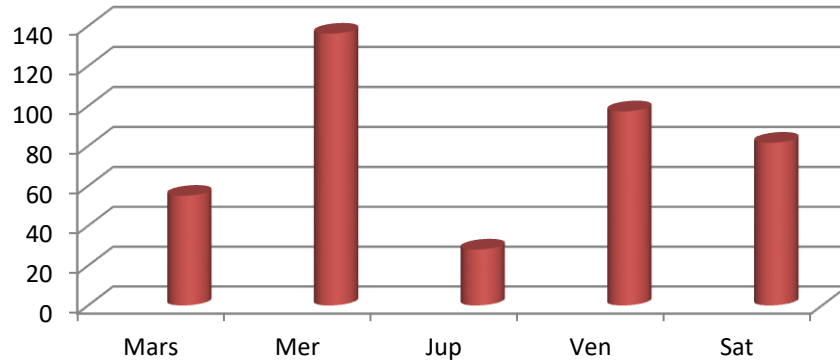

Chesta Bal

Mars	55
Mer	136
Jup	28
Ven	97
Sat	82

Remarks by Astrologer KM SINHA

Forces are already indicated. Regards Astrologer KM SINHA

Drik Bal

Remarks by Astrologer KM SINHA

Sun	-4
Moon	0
Mars	0
Mer	0
Jup	0
Ven	0
Sat	0