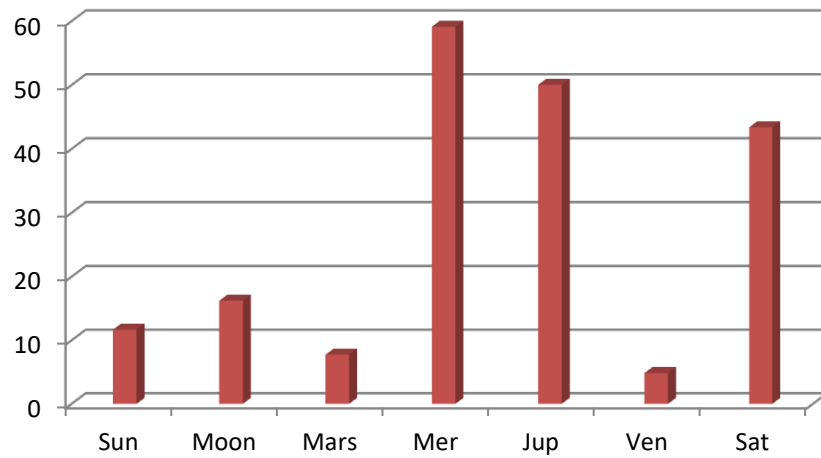

Calculation of Ucha Bal

Name of Planet	Rashi	Degree	Min	Actu	Max deg	Act	Mod(Fin)	diff	Ucha Bala
Sun	6	5	0	5	10	155	35	35	11.6667
Moon	6	13	22	13.3667	2	163.367	48.6333	48.6333	16.2111
Mars	4	4	47	4.78333	28	94.7833	23.2167	23.2167	7.73889
Mer	6	12	21	12.35	15	162.35	182.65	177.35	59.1167
Jup	5	4	57	4.95	5	124.95	150.05	150.05	50.0167
Ven	6	12	29	12.4833	27	162.483	14.5167	14.5167	4.83889
Sat	5	25	8	25.1333	15	145.133	130.133	130.133	43.3778
Asc	7	19	16	19.2667	0	199.267			
Rahu	5	13	39	13.65	0	133.65			
Ketu	11	13	39	13.65	0	313.65			

Planet	UB
Sun	11.6667
Moon	16.2111
Mars	7.73889
Mer	59.1167
Jup	50.0167
Ven	4.83889
Sat	43.3778
Asc	
Rahu	
Ketu	

Remarks by Astrologer KM SINHA

Forces are already indicated. Regards Astrologer KM SINHA