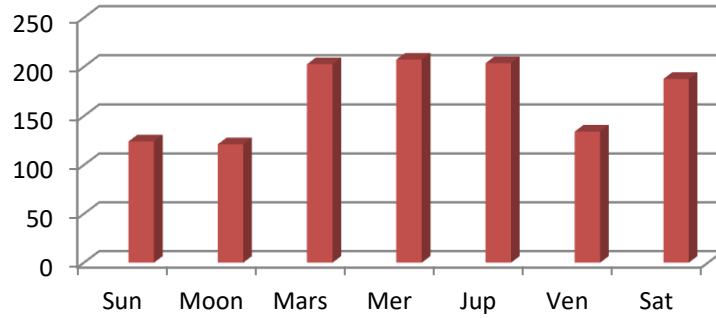

Sthaan Bal

Sun	124
Moon	121
Mars	203
Mer	207
Jup	204
Ven	134
Sat	188

Remarks by Astrologer KM SINHA

Forces are already indicated. Regards Astrologer KM SINHA