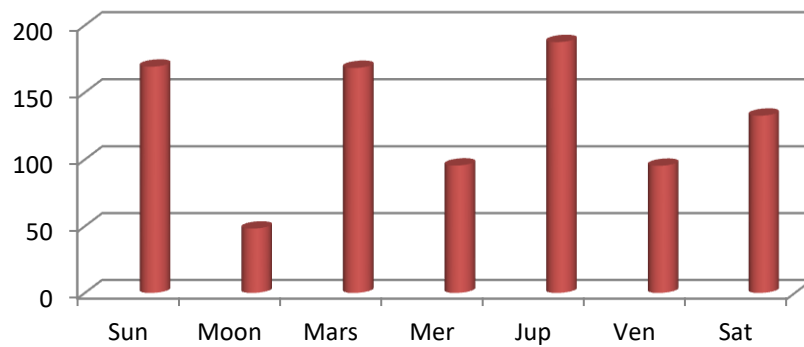

Remarks by Astrologer KM SINHA

Forces are already indicated Forces are already indicated. Regards Astrologer KM SINHA.

Description of Kaal Bal

	Paksha	Nathonnata	Tribhaga	Abda	Massa	Vaara	Hora	Ayana
Sun	57.3333	50.4326	0	0	0	0	0	61.408
Moon	5.33333	9.56737	0	0	0	0	0	33.3184
Mars	57.3333	9.56737	0	0	0	45	0	56.2917
Mer	2.66667	60	0	0	0	0	0	32.8156
Jup	2.66667	50.4326	60	0	0	0	60	14.3574
Ven	2.66667	50.4326	0	15	0	0	0	27.1844
Sat	57.3333	9.56737	0	0	30	0	0	35.7317