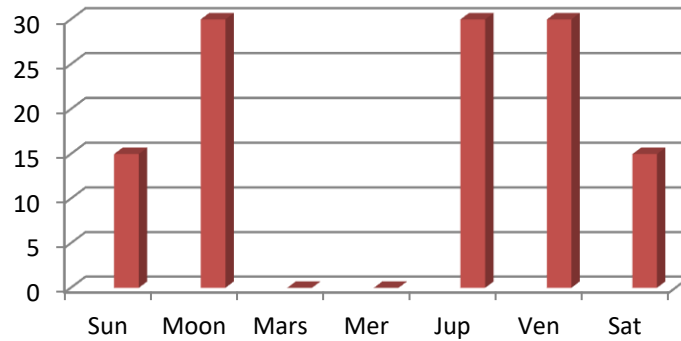

Oja yugma Bal

Sun	15
Moon	30
Mars	0
Mer	0
Jup	30
Ven	30
Sat	15

Remarks by Astrologer KM SINHA

Forces are already indicated. Regards Astrologer KM SINHA

Kendra Bal

Remarks by Astrologer KM SINHA

Sun	15
Moon	15
Mars	60
Mer	15
Jup	30
Ven	15
Sat	30

Forces are already indicated. Regards Astrologer KM SINHA