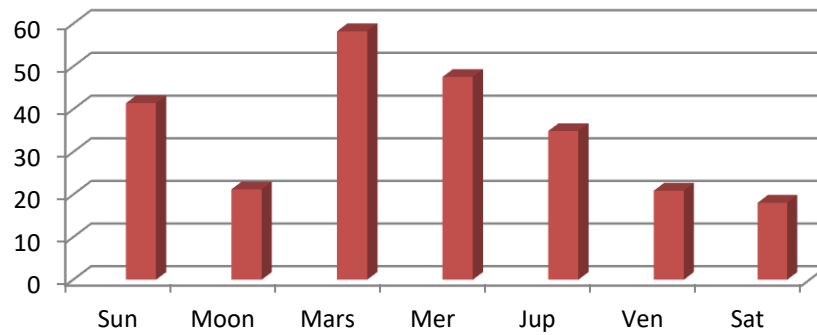

Description of Kaal Bal

	Paksha	Nathonnata	Tribhaga	Abda	Massa	Vaara	Hora	Ayana
Sun	57.3333	50.4326	0	0	0	0	0	61.408
Moon	5.33333	9.56737	0	0	0	0	0	33.3184
Mars	57.3333	9.56737	0	0	0	45	0	56.2917
Mer	2.66667	60	0	0	0	0	0	32.8156
Jup	2.66667	50.4326	60	0	0	0	60	14.3574
Ven	2.66667	50.4326	0	15	0	0	0	27.1844
Sat	57.3333	9.56737	0	0	30	0	0	35.7317

Disha Bal

Sun	41
Moon	21
Mars	58
Mer	48
Jup	35
Ven	21
Sat	18

Remarks by Astrologer KM SINHA

Forces are already indicated. Regards Astrologer KM SINHA